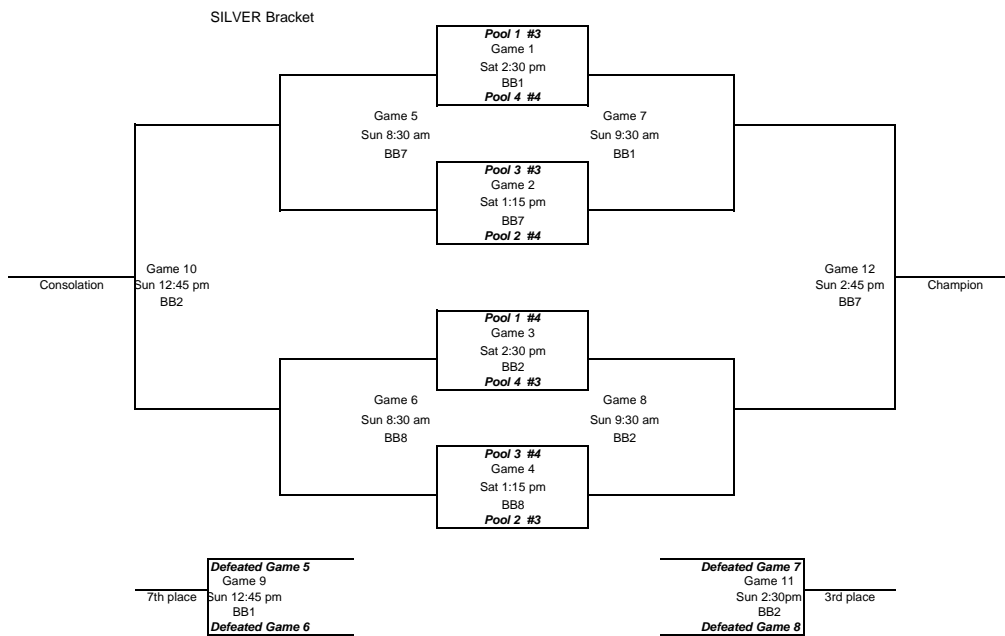

14U "Medal Play"

BRONZE Series

Game	Team	vs.	Team	Field
1	1	vs.	2	Saturday 2:45 pm BB7
2	3	vs.	4	Saturday 2:45 pm BB8
3	1	vs.	3	Sunday 8:00 am BB1
4	2	vs.	4	Sunday 8:00 am BB2
5	1	vs.	4	Sunday 11:30 am BB7
6	2	vs.	3	Sunday 11:30 am BB8

Team	Pool
1	Pool 1 #5
2	Pool 2 #5
3	Pool 3 #5
4	Pool 4 #5

* Top team receives Bronze 1st place medals based on:

1. Won/Loss record
2. Head-to-Head competition
3. Runs allowed
4. Runs scored
5. Coin flip