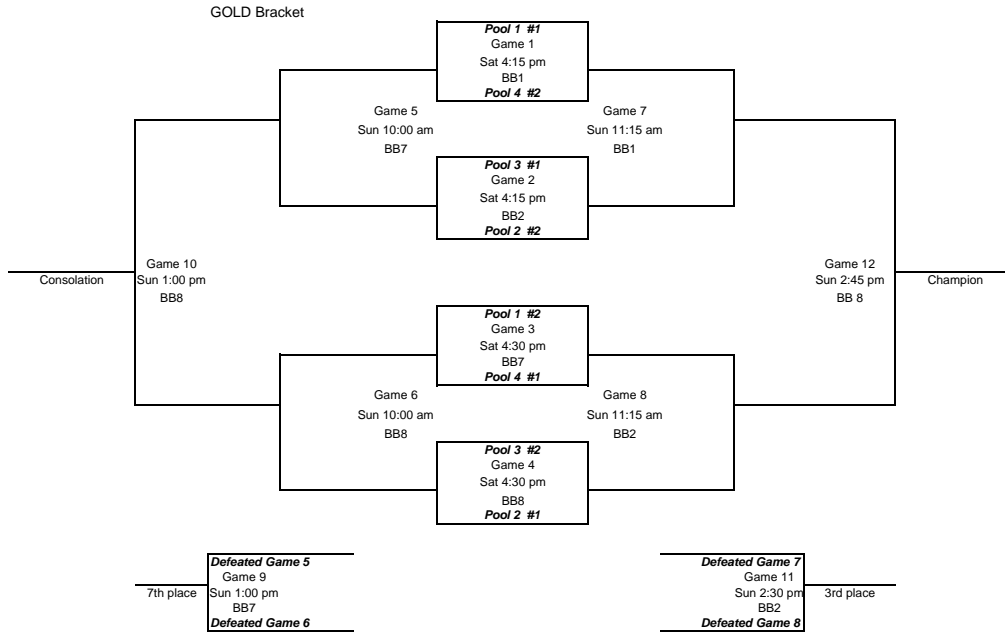

14U "Medal Play"

BRONZE Series

Game	Team	vs.	Team	Field
1	1	vs.	2	Saturday 2:45 pm BB7
2	3	vs.	4	Saturday 2:45 pm BB8
3	1	vs.	3	Sunday 8:00 am BB1
4	2	vs.	4	Sunday 8:00 am BB2
5	1	vs.	4	Sunday 11:30 am BB7
6	2	vs.	3	Sunday 11:30 am BB8

Team	Pool
1	Pool 1 #5
2	Pool 2 #5
3	Pool 3 #5
4	Pool 4 #5

* Top team receives Bronze 1st place medals based on:

1. Won/Loss record
2. Head-to-Head competition
3. Runs allowed
4. Runs scored
5. Coin flip