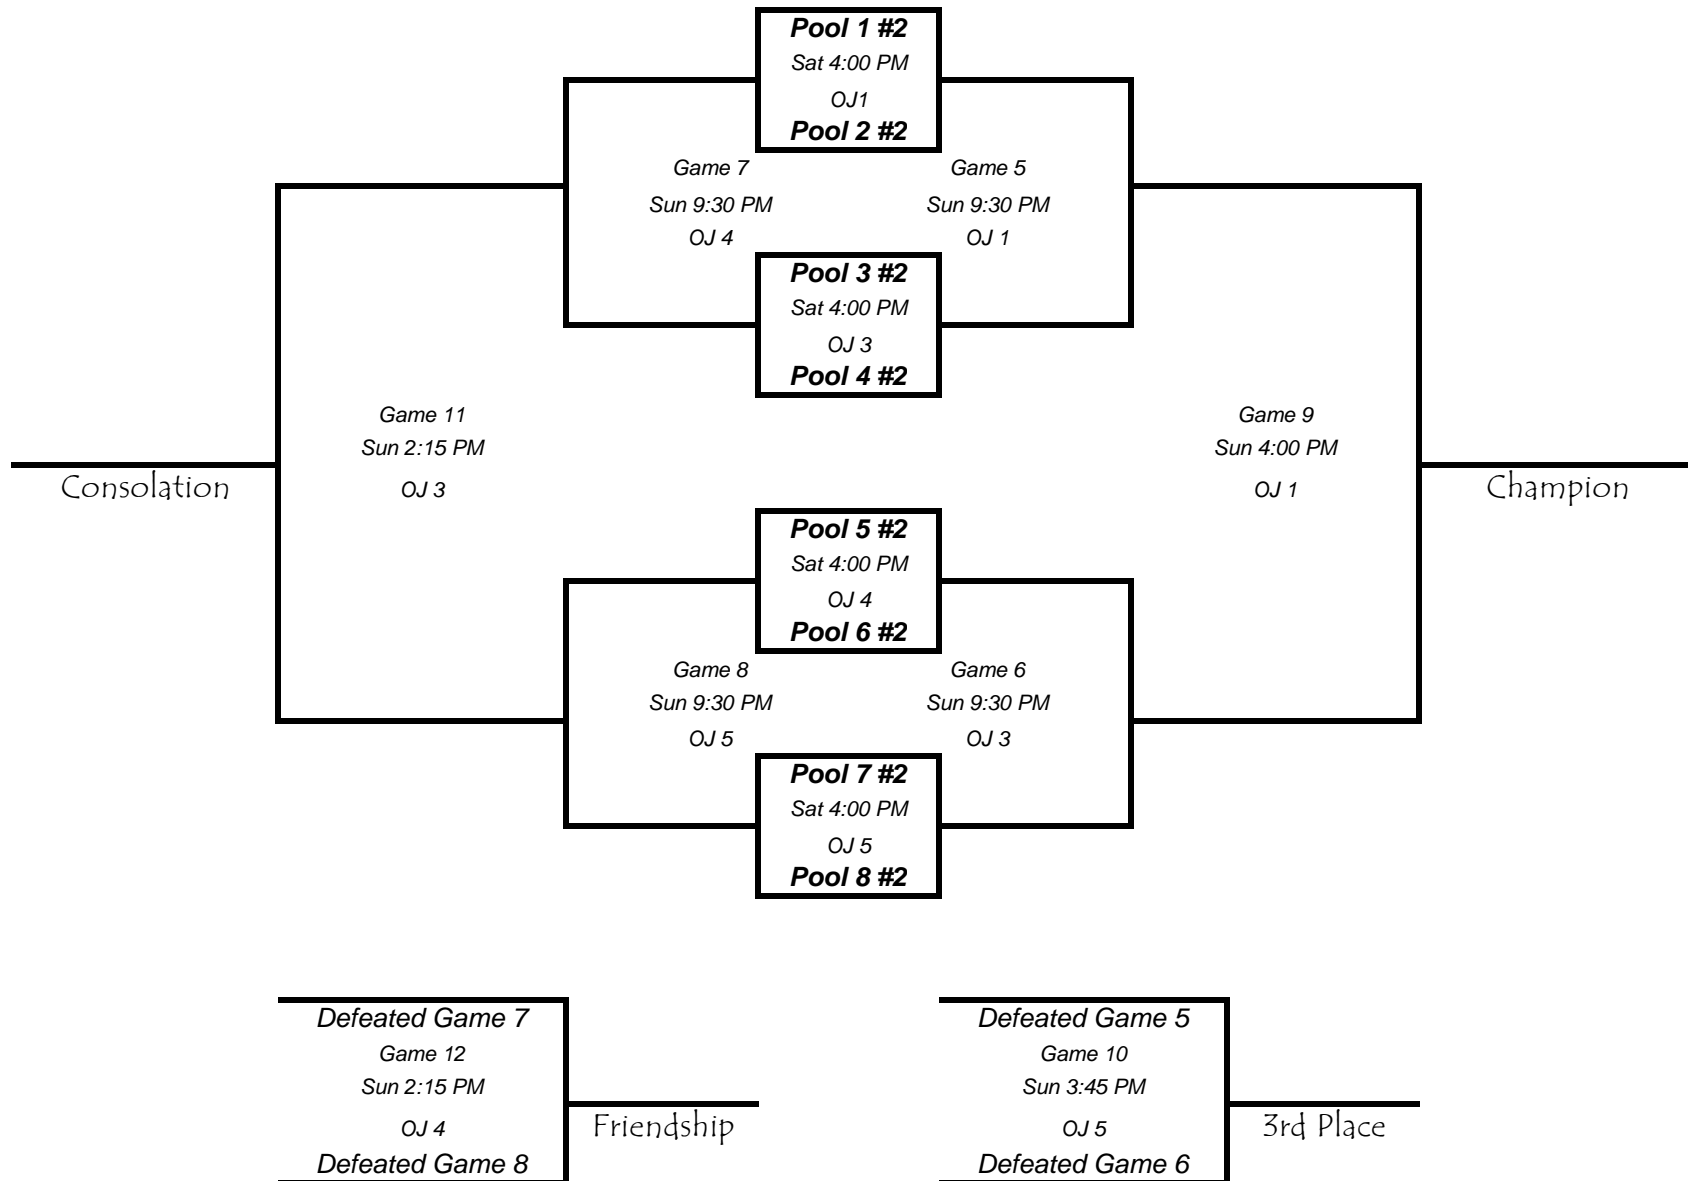

2006 Woodbury Wildpitch 12U Silver Bracket Championship Play

May 12-14

The WINNING coach is responsible for delivering the game's blue umpire card to the concession stand for Bracket Board updating.