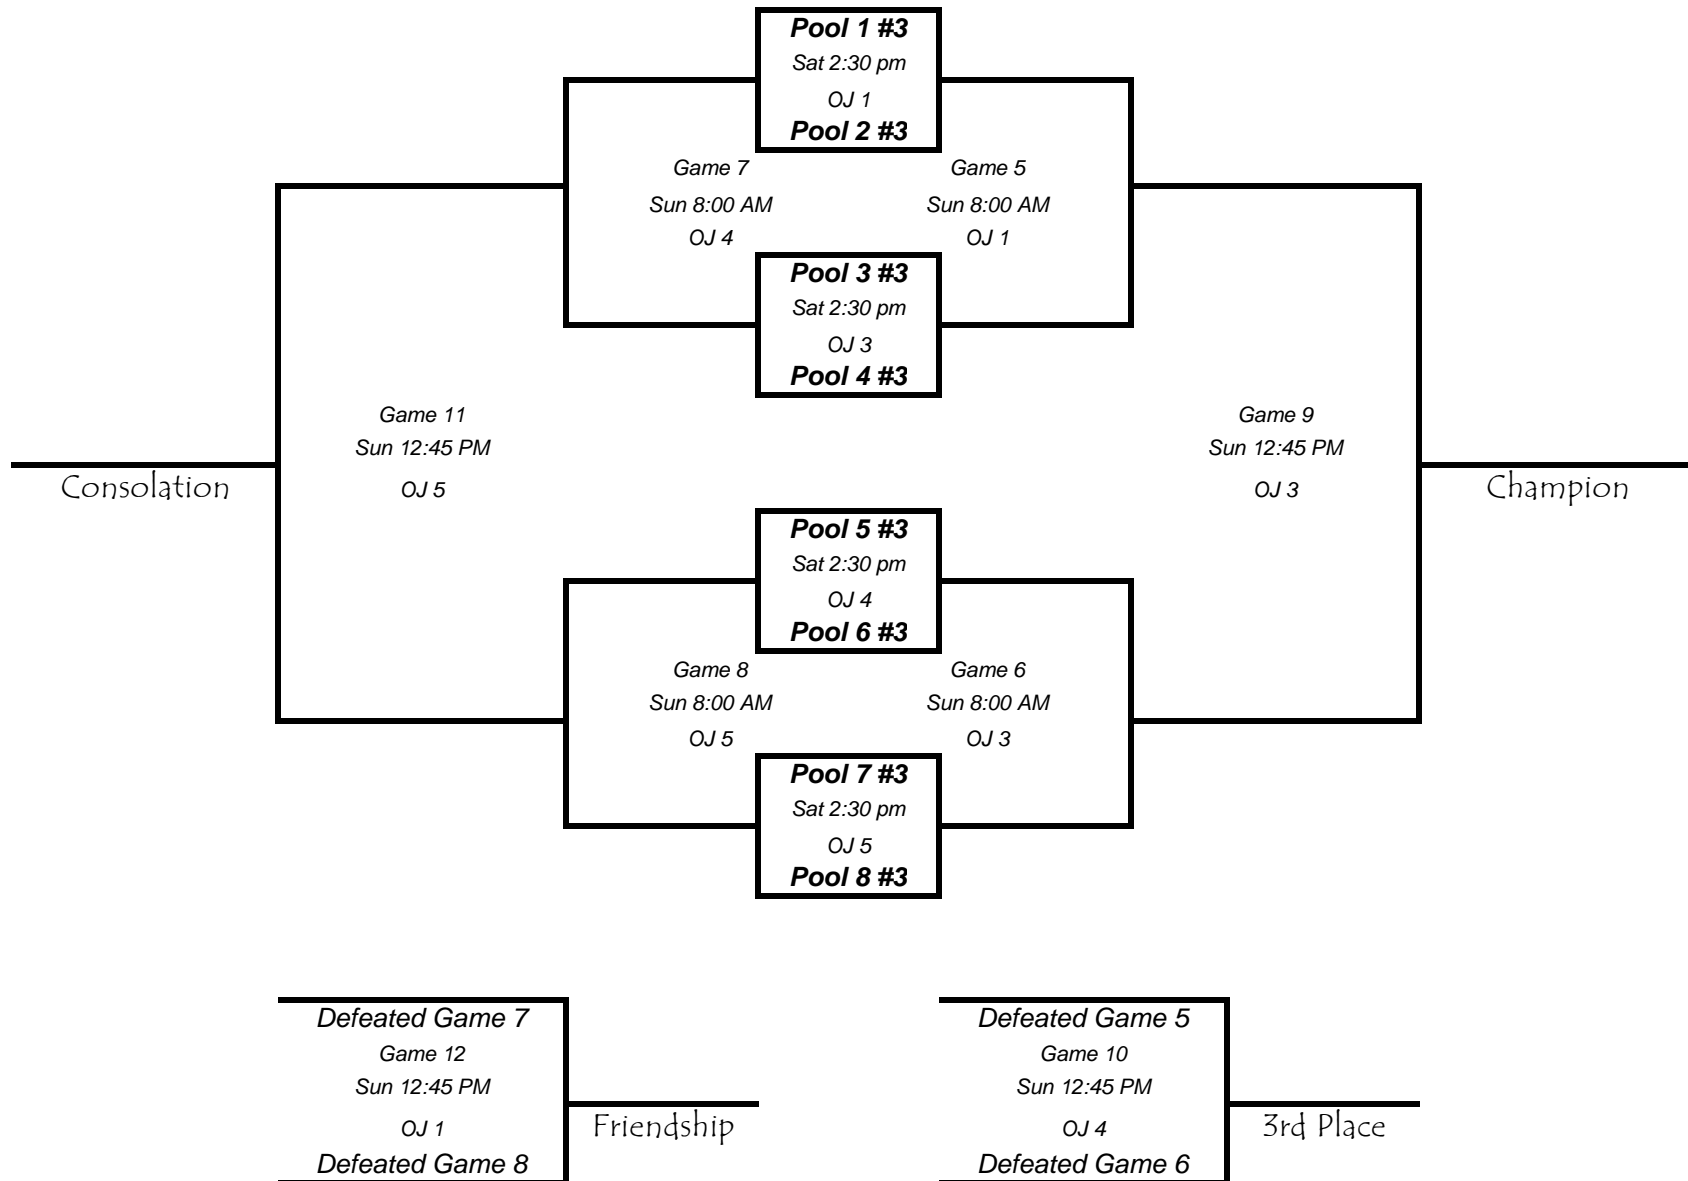

2006 Woodbury Wildpitch 12U Bronze Bracket Championship Play

May 12-14

The WINNING coach is responsible for delivering the game's blue umpire card to the concession stand for Bracket Board updating.