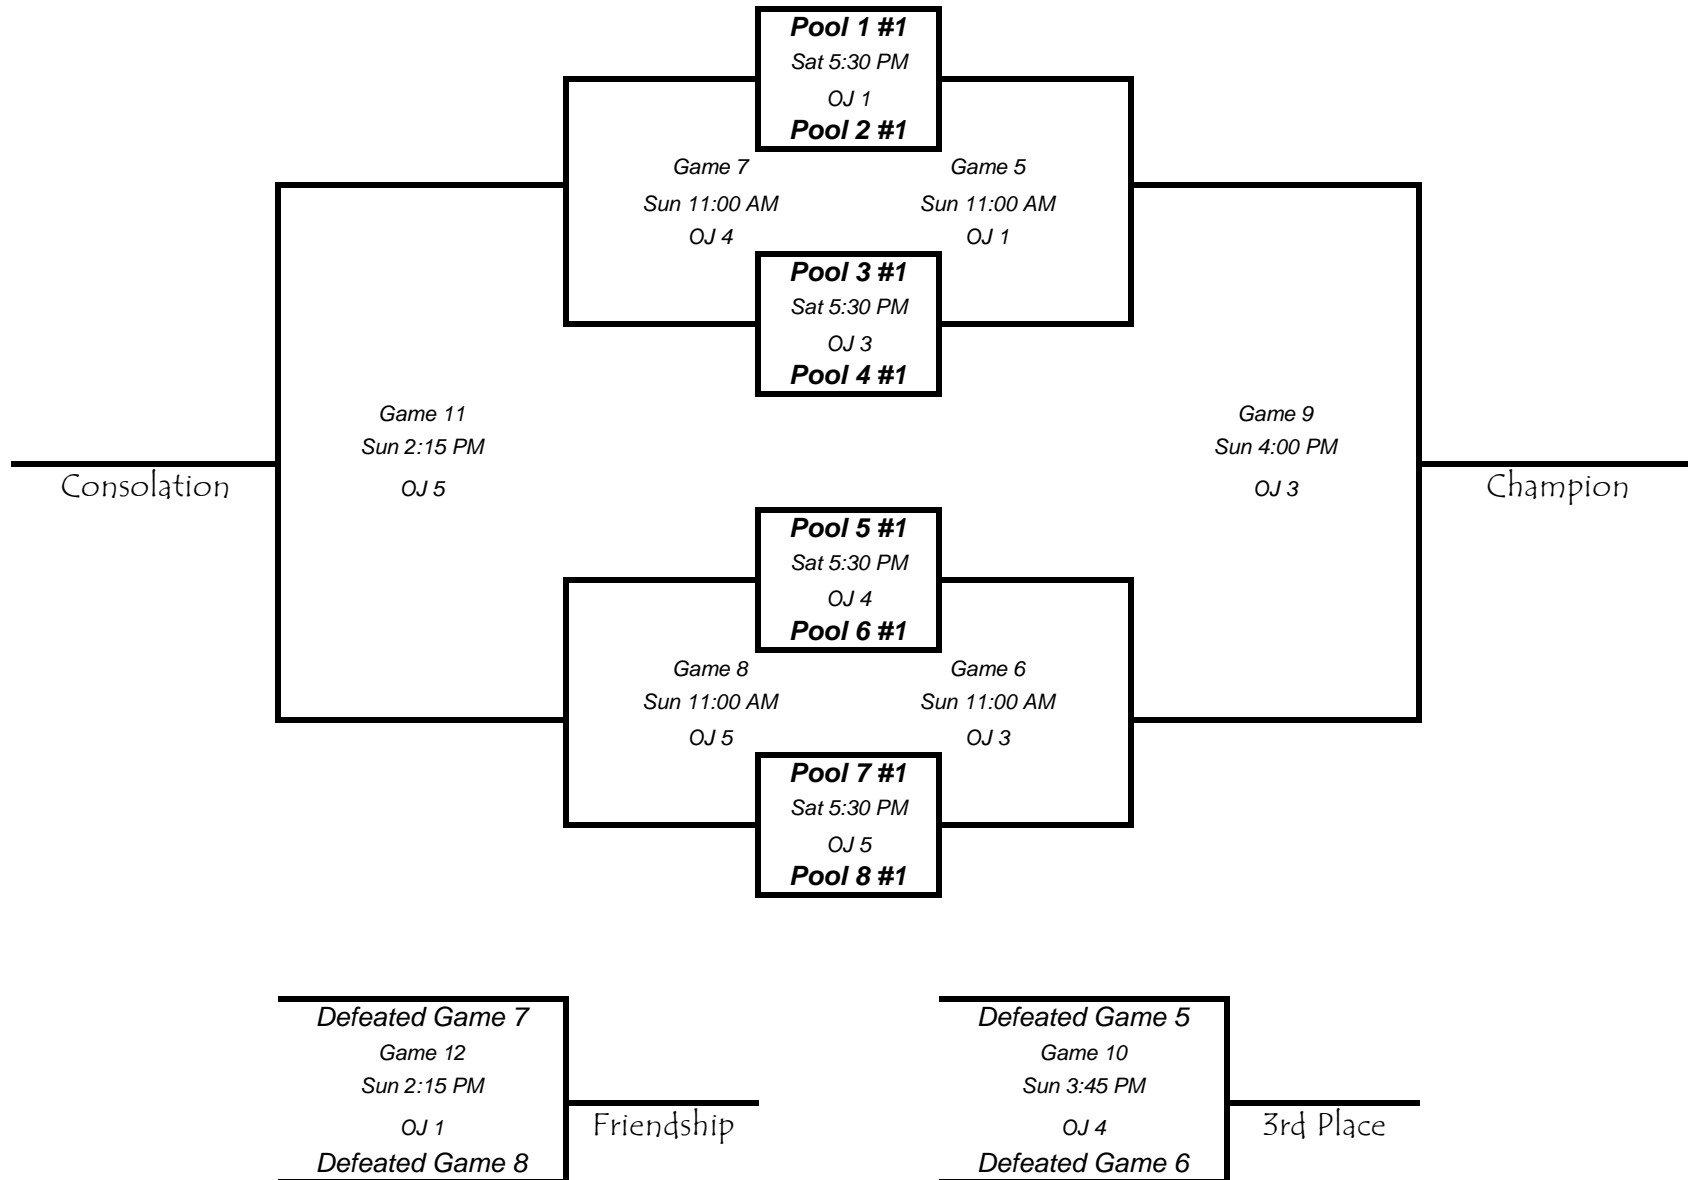

2006 Woodbury Wildpitch

May 12-14

12U Pool Play

Pool 1

Game	Team		Team		Field
1	1	vs.	2	Fri 7:45 pm	BB2
2	2	vs.	3	Sat 9:30 am	OJ3
3	1	vs.	3	Sat 12:30 pm	OJ3

Team	
1	Stillwater - Ponies
2	Woodbury - Driscoll
3	Elk River

Pool 5

Game	Team		Team		Field
1	1	vs.	2	Fri 6:15 pm	OJ4
2	2	vs.	3	Sat 9:30 am	OJ4
3	1	vs.	3	Sat 12:30 pm	OJ4

Team	
1	Area J
2	Woodbury - Ronquilla
3	Wayzata

Pool 2

Game	Team		Team		Field
1	1	vs.	2	Fri 7:45 pm	BB3
2	2	vs.	3	Sat 9:30 am	OJ1
3	1	vs.	3	Sat 12:30 pm	OJ1

Team	
1	Woodbury - Cahill
2	North Polars
3	Hallie Stars

Pool 6

Game	Team		Team		Field
1	1	vs.	2	Fri 6:15 pm	OJ5
2	2	vs.	3	Sat 8:00 am	OJ5
3	1	vs.	3	Sat 11:00 am	OJ5

Team	
1	Lakeville - Kamleiter
2	Stillwater - Black
3	Burnsville Black

Pool 3

Game	Team		Team		Field
1	1	vs.	2	Fri 6:15 pm	OJ1
2	2	vs.	3	Sat 8:00 am	OJ1
3	1	vs.	3	Sat 11:00 am	OJ1

Team	
1	White Bear Lake - 2
2	Lakeville Thunder
3	Burnsville Gold

Pool 7

Game	Team		Team		Field
1	1	vs.	2	Fri 6:15 pm	BB7
2	2	vs.	3	Sat 8:00 am	OJ4
3	1	vs.	3	Sat 11:00 am	OJ4

Team	
1	Lakeville Tornado
2	Woodbury - Basten
3	Eastview

Pool 4

Game	Team		Team		Field
1	1	vs.	2	Fri 6:15 pm	OJ3
2	2	vs.	3	Sat 8:00 am	OJ3
3	1	vs.	3	Sat 11:00 am	OJ3

Team	
1	White Bear Lake - 1
2	Stillwater - White
3	Lakeville Storm

Pool 8

Game	Team		Team		Field
1	1	vs.	2	Fri 6:15 pm	BB8
2	2	vs.	3	Sat 9:30 am	OJ5
3	1	vs.	3	Sat 12:30 pm	OJ5

Team	
1	Stillwater - Red
2	Burnsville Yellow
3	Mankato Peppers

The WINNING coach is responsible for delivering the game's blue umpire card to the concession stand for Bracket Board updating.

2006 Woodbury Wildpitch 12U Gold Bracket Championship Play

May 12-14

The WINNING coach is responsible for delivering the game's blue umpire card to the concession stand for Bracket Board updating.